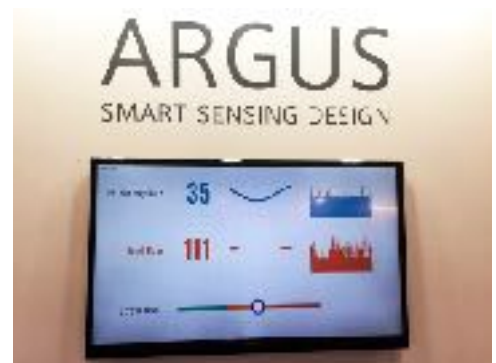

At the ICFF, we at THK present our product prototype which is designed with a smart sensing system that can analyze a person's health and the condition of the surrounding environment. The sensors built into the chair measure respiratory rates, heart rates, stress levels, and conditions of the surrounding air. This information is then displayed on a monitor.

■ Design

- Simple design of transparent acrylic with a blue seat.
- Seat equipped with sensors to measure body movement and take readings of the surrounding environment.
- THK's Model FBL56H+305LS slide rails are built into the seat, enabling sensor installation.
- Each of the three chairs exhibit different functions of this technology: one chair analyzes a person's health, one conveys information, and one takes measurements of the surrounding environment.

■ Prototype details

Slide rails are built into the seat of the chair that are used to pull the seat back to load or remove a microcomputer.

Various health statistics about the person sitting in the chair (respiratory rate, heart rate, and stress level) can be seen on a monitor.

■ Smart Sensing Chair System

- A body motion sensor installed in the chair measures one's heart rate, respiratory rate, and stress levels.
- Data can be saved and reviewed with a cloud environment.

【Contact】
 Global Marketing Headquarters THK CO., LTD.
 3-11-6, Nishi-Gotanda, Shinagawa-ku, Tokyo Japan 141-8503
 MAIL: web@thk.co.jp WEB: <http://www.thk.com/>