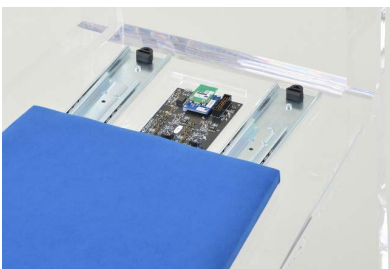

■ Design

- Simple design of transparent acrylic with a blue seat.
- Seat equipped with sensors to measure body movement and take readings of the surrounding environment.
- THK's Model FBL56H+305LS slide rails are built into the seat, enabling sensor installation.
- Each of the three chairs exhibit different functions of this technology: one chair analyzes a person's health, one conveys information, and one takes measurements of the surrounding environment.

■ Prototype details

Slide rails are built into the seat of the chair that are used to pull the seat back to load or remove a microcomputer.

Various health statistics about the person sitting in the chair (respiratory rate, heart rate, and stress level) can be seen on a monitor.