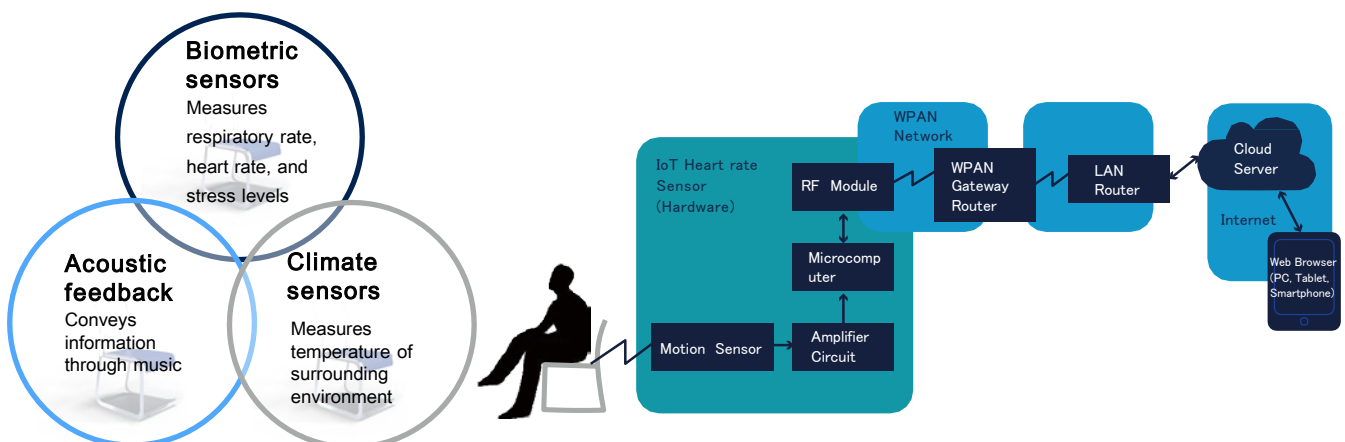

■ Design

- Simple design of transparent acrylic with a blue seat.
- Seat equipped with sensors to measure body movement and take readings of the surrounding environment.
- THK's Model FBL56H+305LS slide rails are built into the seat, enabling sensor installation.
- Each of the three chairs exhibit different functions of this technology: one chair analyzes a person's health, one conveys information, and one takes measurements of the surrounding environment.

■ Prototype details

Slide rails are built into the seat of the chair that are used to pull the seat back to load or remove a microcomputer.

Various health statistics about the person sitting in the chair (respiratory rate, heart rate, and stress level) can be seen on a monitor.

■ Smart Sensing Chair System

- A body motion sensor installed in the chair measures one's heart rate, respiratory rate, and stress levels.
- Data can be saved and reviewed with a cloud environment.

【Contact】
 Global Marketing Headquarters THK CO., LTD.
 3-11-6, Nishi-Gotanda, Shinagawa-ku, Tokyo Japan 141-8503
 MAIL: web@thk.co.jp WEB: <http://www.thk.com/>